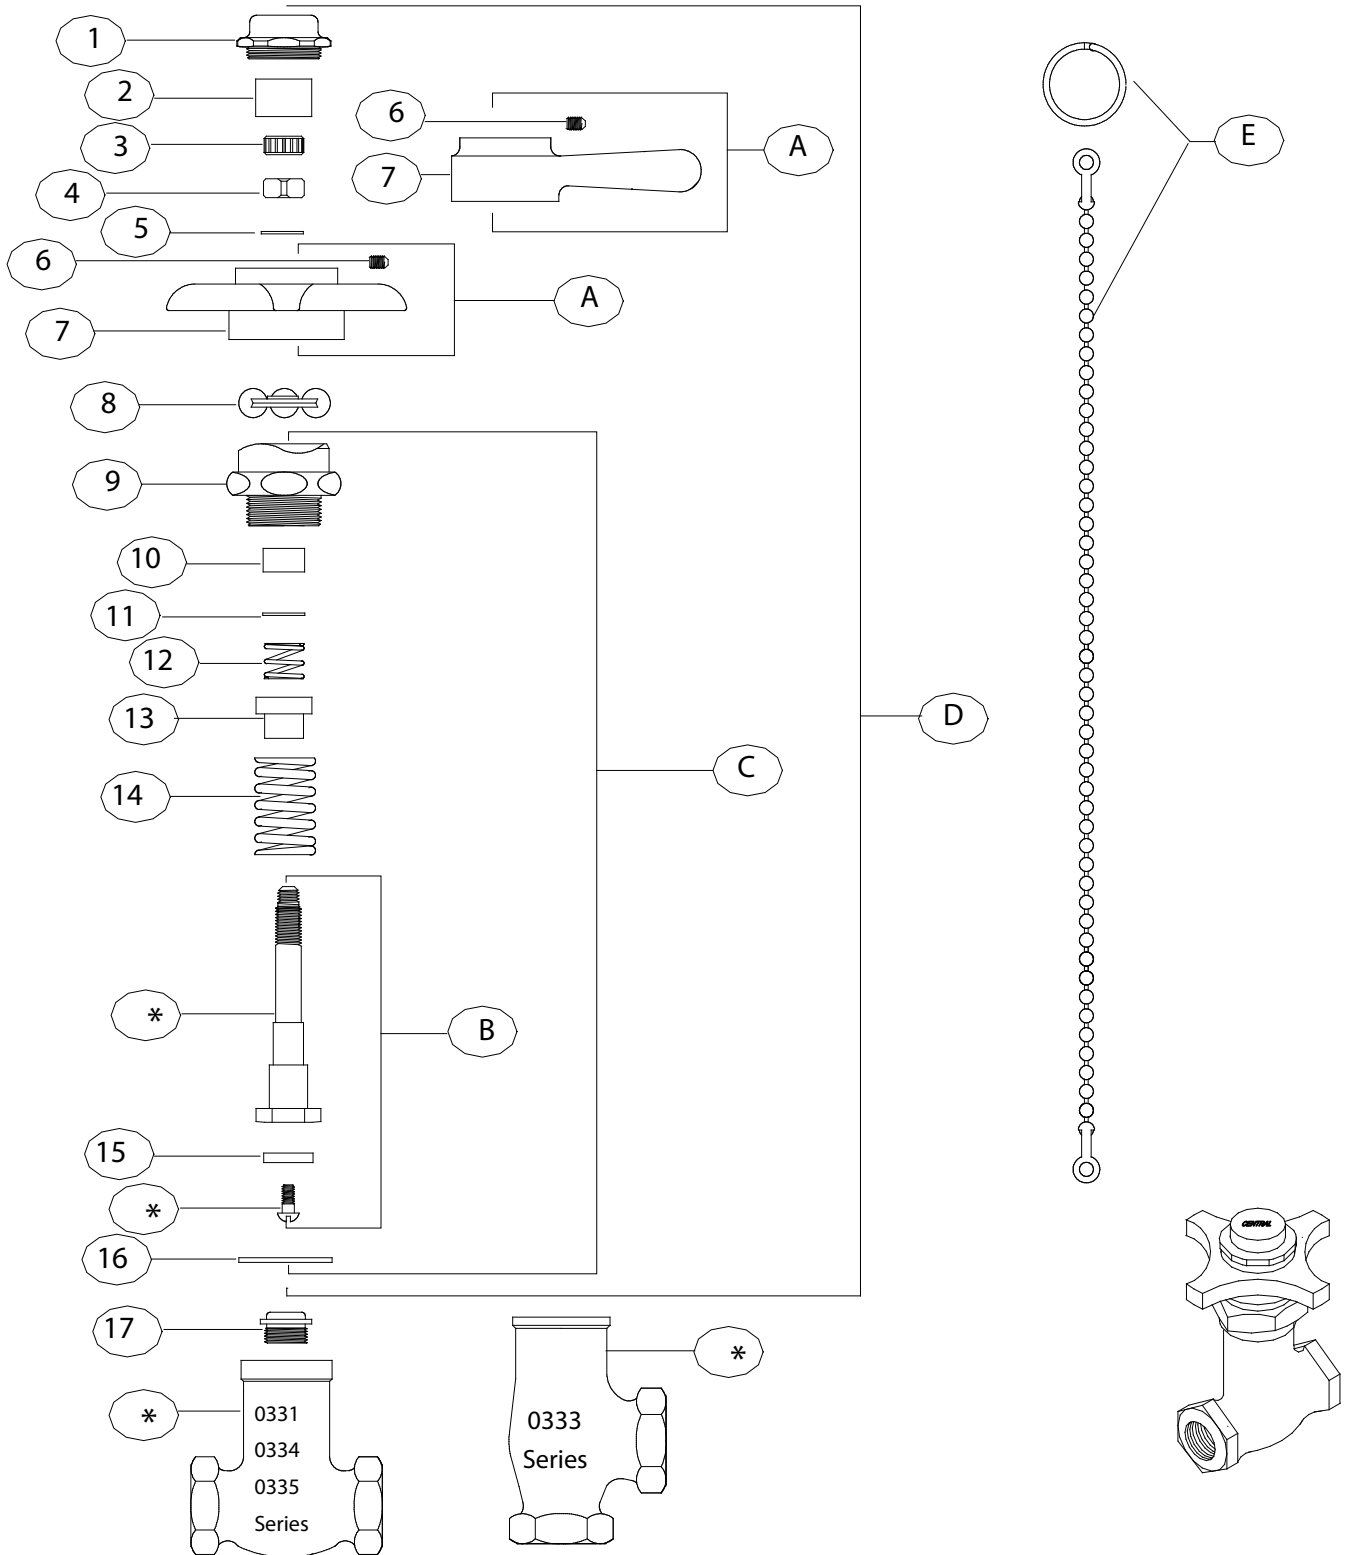

REPLACEMENT PARTS

* These items are not offered individually and must be purchased as a group or unit. Please contact Central Brass for more information.

Central Brass

COMPANY

Brecksville, Ohio 44141
Phone: (216)883-0220 Fax: (440)526-5745
www.CentralBrass.com

Model Nos. **0331** **0333** **0334** **0335**
Self-Closing
Straight & Angle Stop

REPLACEMENT PARTS

#	Part Number	Description
A	G-6928-V	Vandal Resistant 4-Arm Handle with Set Screw (X103-HSSS) used for "V" suffix
A	G-7114-V	Vandal Resistant Lever Handle with Set Screw (X103-HSSS) used for "LV" suffix, not used on item numbers 0334-1/2 & 0335-1/2
B	SU-7101-AF	Stem with Seat Washer (X904) & Screw
C	G-7106-F	Stem Assembly with Centerpiece (7106-F) & Gasket (X433-AN)
D	P-358-H	Self-Closing Stem Assembly with Centerpiece (7106-F), Gasket (X433-AN), Handle (PF-7114-P) & Cap Not Indexed (PF-7125) Note: Not for items with "V" suffix, not used on item numbers 0334-1/2 & 0335-1/2
D	P-358-M	Self-Closing Stem Assembly with Centerpiece (7106-F), Gasket (X433-AN), Handle (PF-6928-P) & Cap Not Indexed (PF-7125) Note: Not for items with "V" suffix
E	XSU-233-B	Chain & Ring (2 pcs per pack) for item 0335 only, not included but may be used for 0334-1/2
1	PF-7125	Brass Cap
2	X69-C	Sleeve (10 pcs per pack)
3	XPF-67-AC	Celcon Samson Nut (10 pcs per pack)
4	X68-HX	Brass Square Nut (10 pcs per pack)
5	X33-A	Brass Washer (6 pcs per pack)
6	X103-HSSS	Set Screw (6 pcs per pack) for items with "V" suffix only
7	PF-6928-P	4-Arm Handle
7	PF-7114-P	Lever Handle used for "L" suffix
7	PF-7114-PS	Lever Handle with hole for Chain & Ring (XSU-233-B) used on item numbers 0334-1/2 & 0335-1/2
8	X71	Brass Ball Retainer (2 pcs per pack)
9	7106-F	Centerpiece
10	X849-GN	Packing (10 pcs per pack)
11	XPF-33-A	Brass Washer Chrome Plated (6 pcs per pack)
12	X70-D	Spring (10 pcs per pack)
13	XPF-70-F	Brass Gland Chrome Plated (10 pcs per pack)
14	1008-B	Spring
15	X904-N	Seat Washer (6 pcs per pack)
16	X433-AN	Nylon Gasket (12 pcs per pack)
17	XPF-59	Seat (10 pcs per pack)